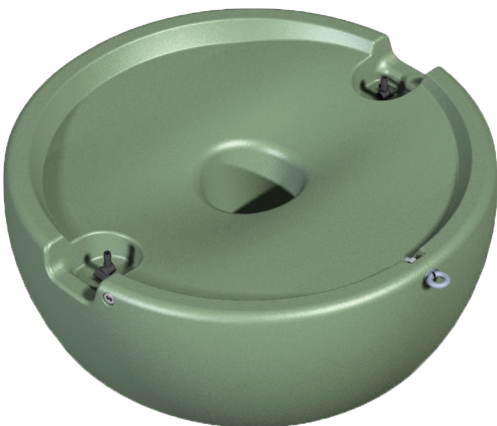

## AquaSeat

5 YEAR  
WARRANTY

With an aesthetically attractive design, the AquaSeat is versatile, with endless opportunity for use. Designed with a contemporary shape, the body contour makes it a comfortable and practical seating option, whilst also watering your garden beds and plants nearby. Available in stone print, translucent or coloured material, it can be your garden's showpiece, or blend into its surroundings.

The AquaSeat will hold 275 litres of fresh water, but the true beauty of this unique piece of garden irrigation, is its additional uses:

### **Bollard Applications**

- The translucent colour option allows for night-time usage, when a lighting unit\* is fitted
- Ability to be secured to the ground or concrete, providing a permanent bollard option
- When removed, the steel caps will cover Inground Mount

### **SPECIFICATIONS**

**Diameter:** 1120 mm    **Height:** 420 mm    **Water Capacity:** 275 Litres    **Weight:** 25 kgs (empty)

Choose from a wide range of colours. To view our full range of colours, visit [nextgenroto.com.au/colours](http://nextgenroto.com.au/colours).